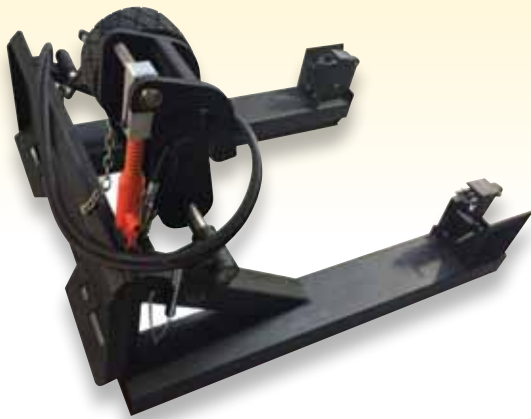

CRUSADER HOSE REEL SYSTEM

RAPID DEWATERING SOLUTIONS

CRUSADER HOSE

Customised Layflat Hose Systems

REEL SYSTEM

RAPID DEWATERING SOLUTIONS

ECONOMIC

- ✓ No construction of expensive time consuming channels.
- ✓ No welding joins & bends.
- ✓ Waterlord Hose is available in up to 400m continuous lengths with quick join couplings.
- ✓ Waterlord Hose is easily repairable on site.

Minimised handling

Flexible

Reduced transport costs

The Crusader Hose Reel System is the simplest, fastest and most compact system available for delivering layflat hose in the field. The interchangeable spools make it quick and easy to handle multiple lengths of hose. Storage and transport is simple.

The Crusader Hose Reel System is:

- ✓ Efficient
- ✓ Easy
- ✓ Economic
- ✓ Fast
- ✓ Robust
- ✓ Safe
- ✓ Effective

Crusader Hose Reel System delivering results:

- ✓ User friendly
- ✓ Simple, robust design
- ✓ Light weight and versatile
- ✓ Plug and Play operation
- ✓ Reduced labour
- ✓ Compact storage
- ✓ Safe working environment
- ✓ Off-the-shelf parts (available)
- ✓ Simple operation

CRUSADER HOSE REEL SYSTEM

RAPID DEWATERING SOLUTIONS

Reel Drive Unit (Hydraulic)

Drive Unit	Heavy Duty
Hose Capacity (Hose Size/m)	4" to 12" Hose (200m)
Dimensions (cm)	160 x 115 x 113
Rating (tonnes)	3t
Part Number	ACW002ASB