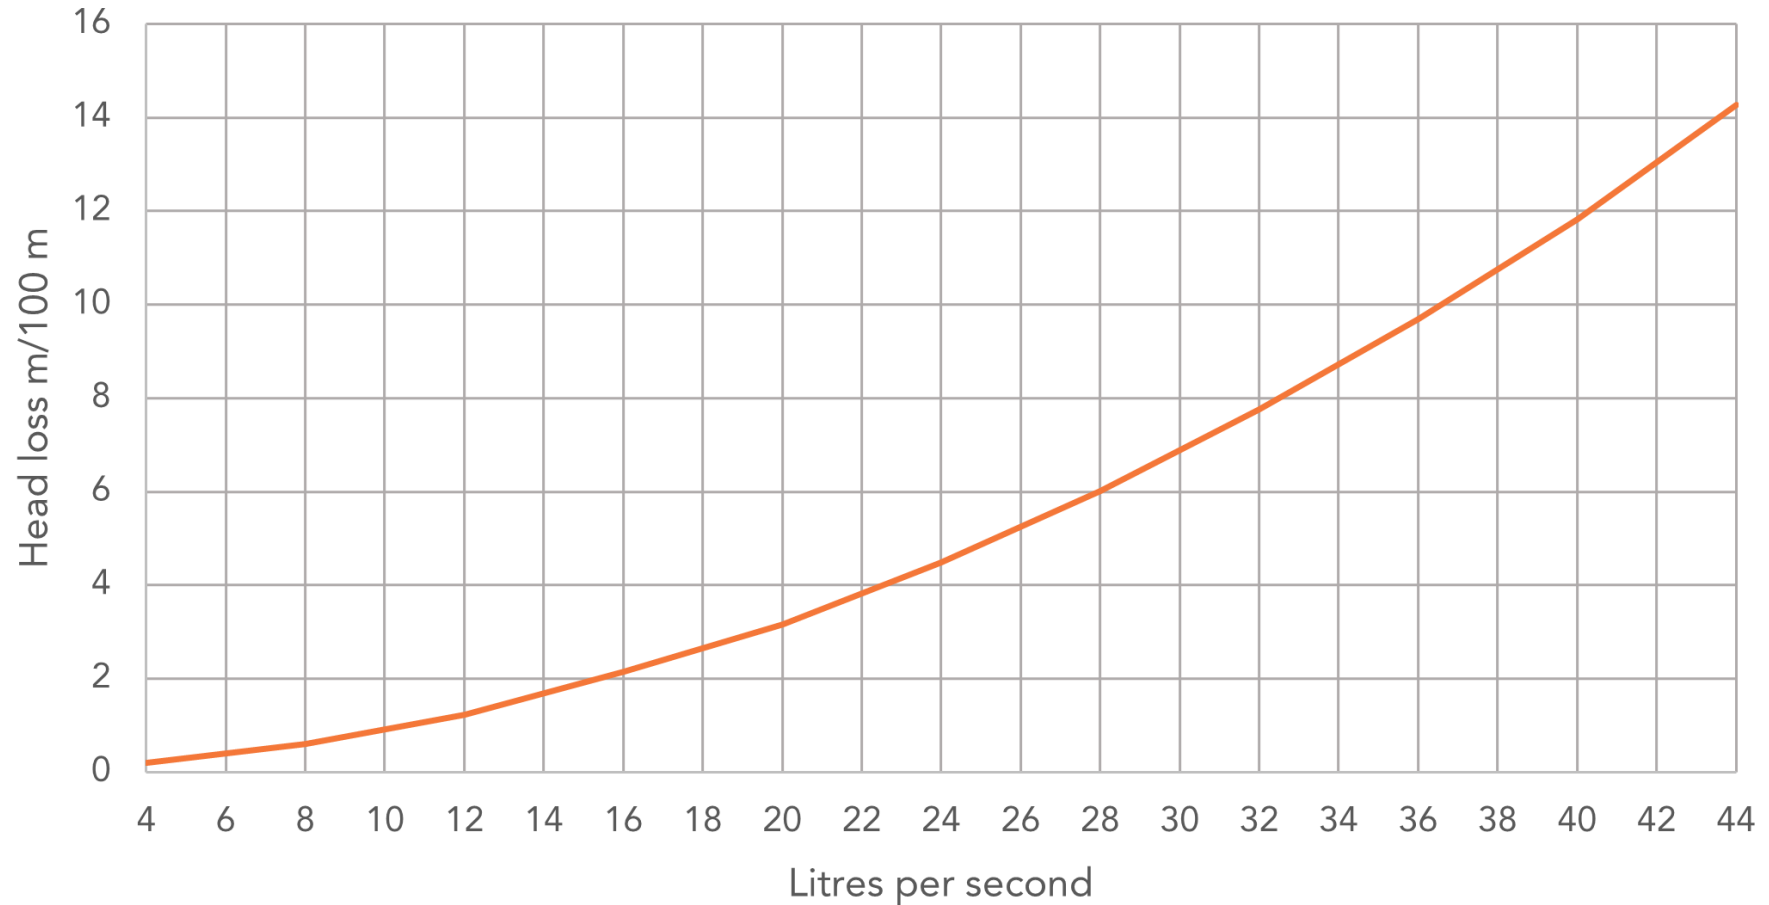

# Friction loss chart

## 102 mm Flexiline™